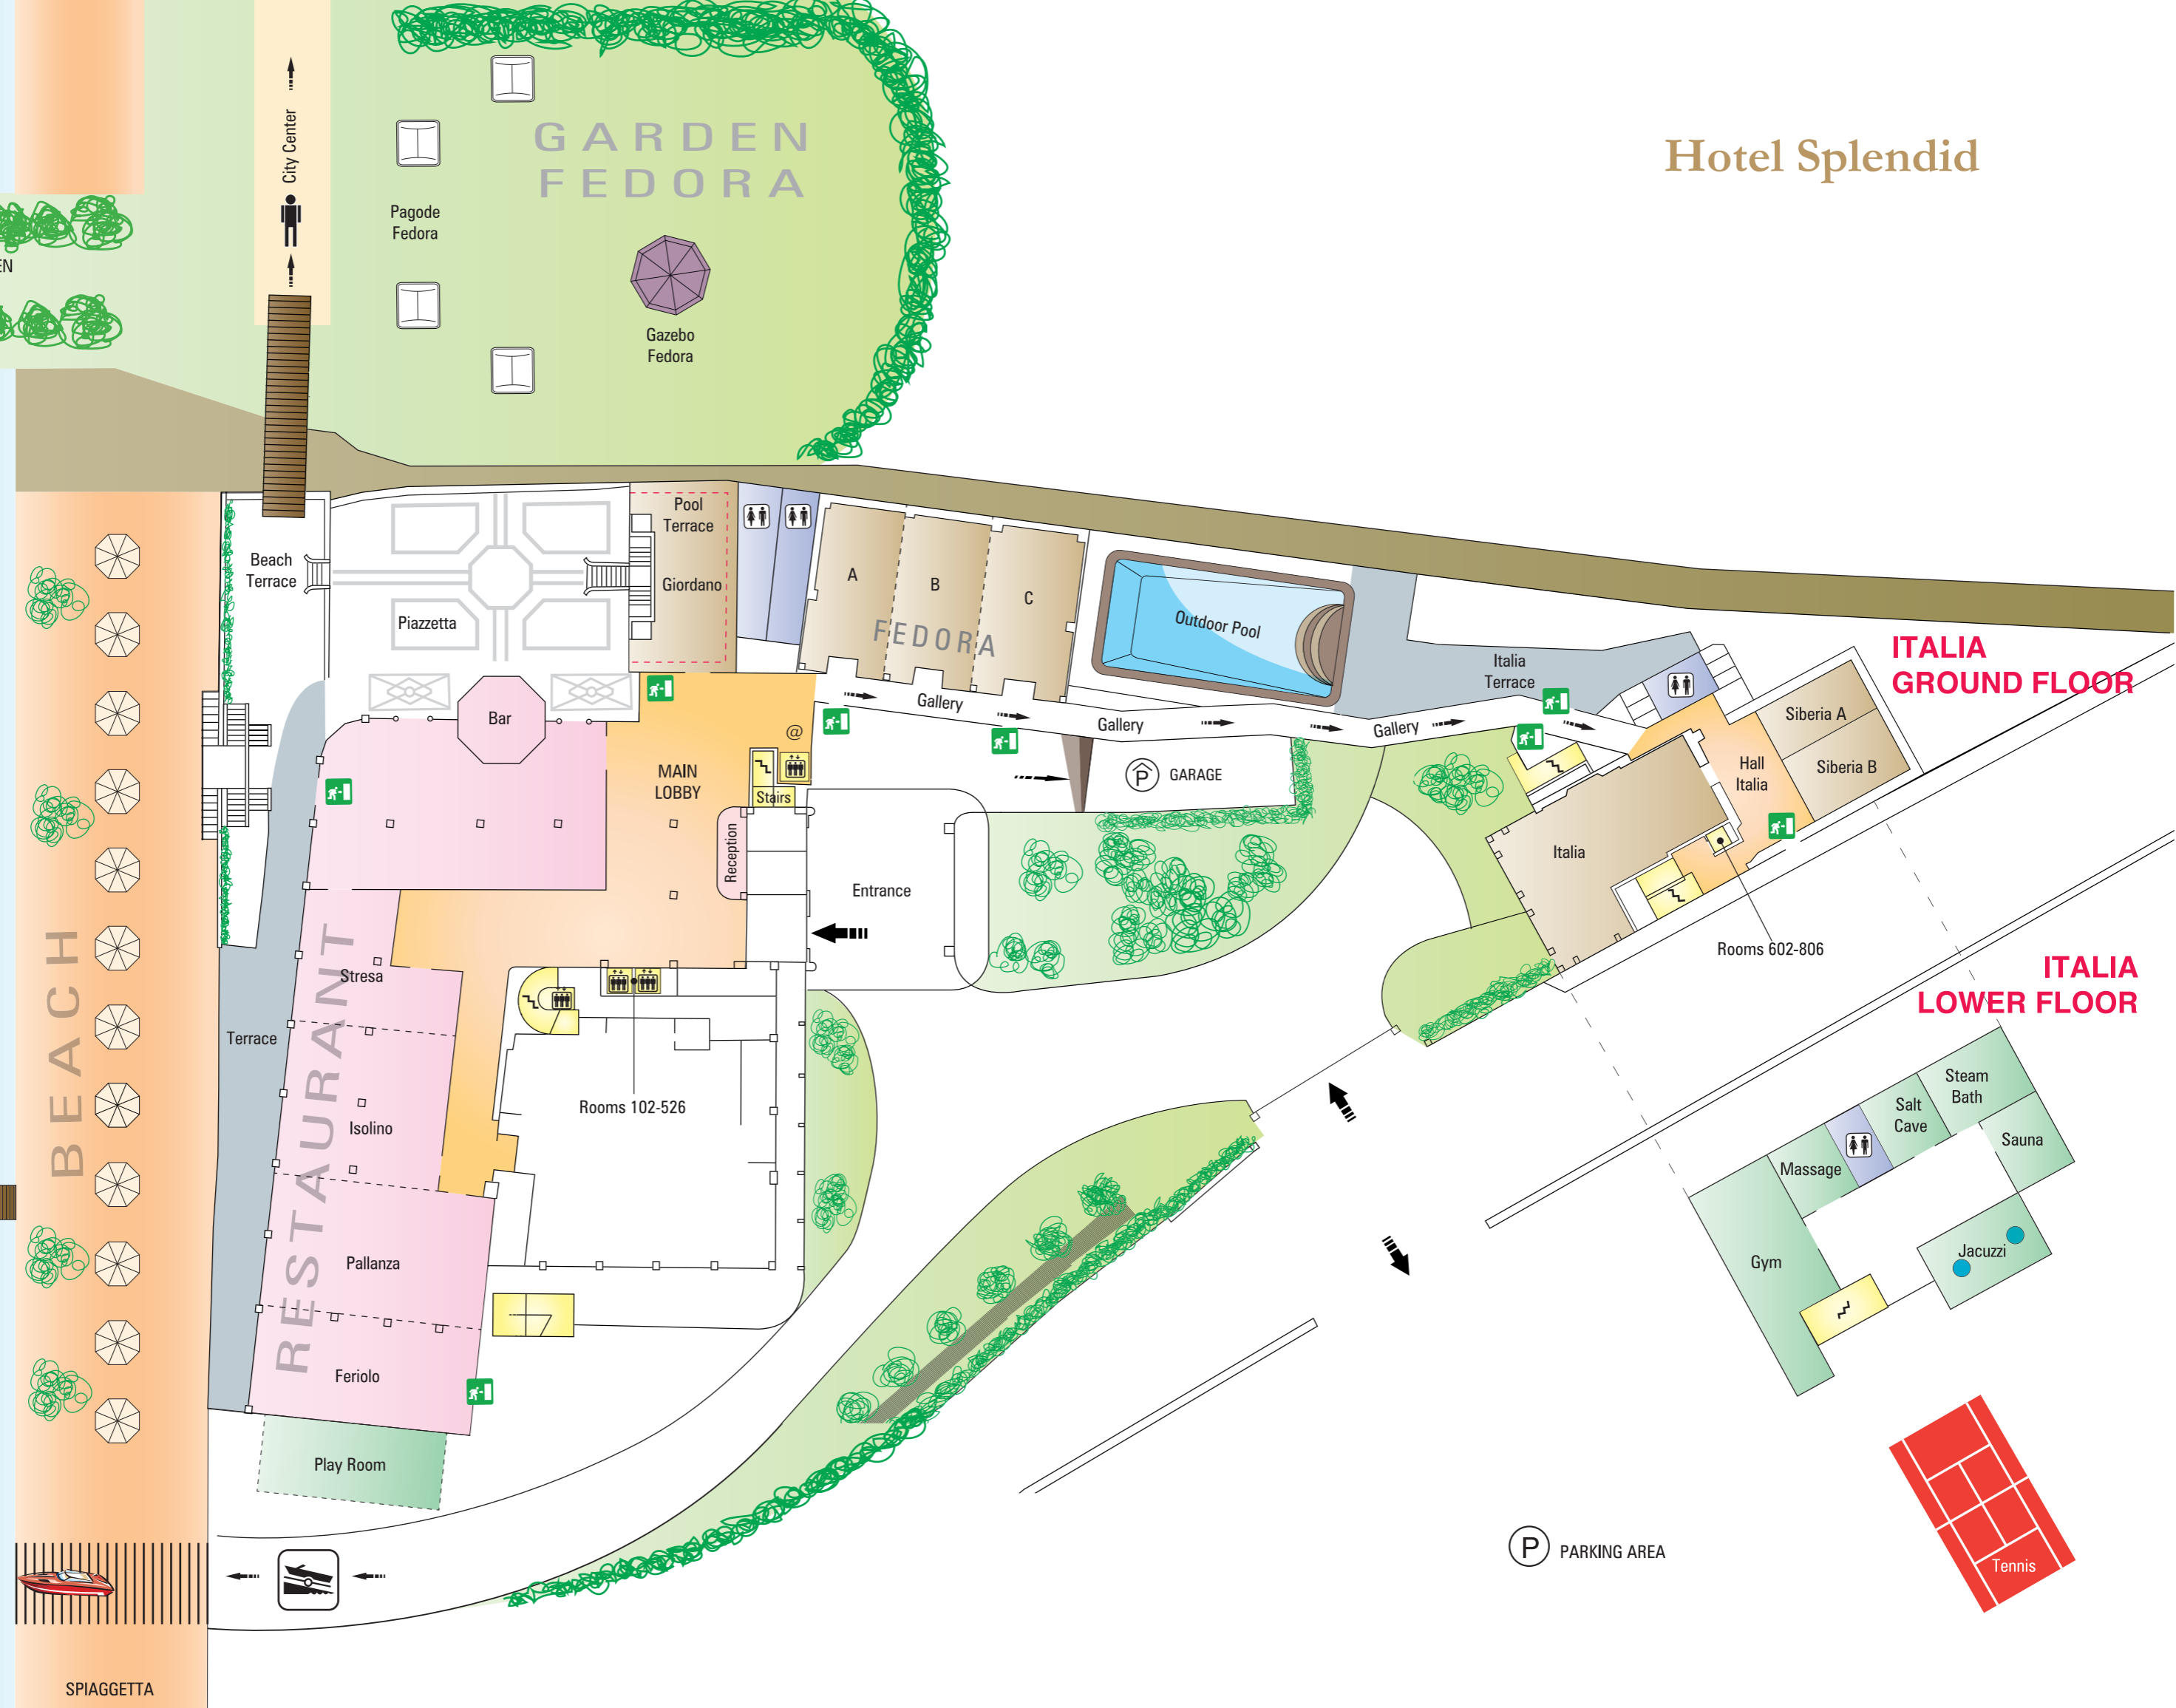

Hotel Splendid

GARDEN FEDORA

Pagode Fedora

Gazebo Fedora

DOCK GARDEN

City Center

LAGO MAGGIORE

BEACH

SPIAGGETTA

ITALIA GROUND FLOOR

ITALIA LOWER FLOOR

FEDORA

RESTAURANT

Outdoor Pool

MAIN LOBBY

Entrance

Rooms 102-526

Rooms 602-806

P PARKING AREA

Tennis

HOTEL SPLENDID - CONGRESS CENTER

www.zaccherahotels.com

	MAIN LOBBY	BAR	RESTAURANT TERRACE	RESTAURANT	STRESA	ISOLINO	PALLANZA	FERIOLO	HALL ITALIA
SqM	80	110	140	350	53	67	106	75	28
Size	14.40x5.60x3.30h	14.70x7.50x2.95h		26x13.30x2.93h	8.7x8.19x2.93h	8.8x7.6x2.93h	13.30x8x2.93h	13.30x5.65x2.93h	7.85x3.55x2.55h
Way in room	2.00x2.30	2.00x2.30		1.40x2.30	1.40x2.30	1.40x2.30	1.40x2.30	1.40x2.30	1.40x2.30
Theatre							70	50	
School							40	32	
U-shape					10		30	30	
Board room					15	15	24	30	
Cabaret					16	32	48	32	
Cocktail	50	150	100	250	30	60	100	60	20
Gala			80	176	24	32	48	40	
Buffet			80	200	24	40	60	50	

	GIORDANO	FEDORA A+B	FEDORA B+C	FEDORA A+B+C	FEDORA A	FEDORA B	FEDORA C	ITALIA	SIBERIA A	SIBERIA B	FERIOLO	ROOM STUDIO
SqM	55	95	95	142.5	47.5	47.5	47.5	95	22	30	75	19
Size	5x11x3.30h	10x9.50	10x9.50	15x9.50x3.30h	5x9.50x3.30h	5x9.50x3.30h	5x9.50x3.30h	6x13.50+2.80x5x2.80h	3.20x6.80x2.80h	4.40x6.80x2.80h		6x3.50x2.75h
Way in room	1.60x2.30h	1.40x2.30h	1.40x2.30h	1.40x2.30h	1.40x2.30h	1.40x2.30h	1.40x2.30h	1.40x2.30h	1.40x2.30h	1.40x2.30h		0.78x2.10h
Theatre	40	78	78	132	42	42	42	75	16	24	50	15
School	25	45	45	70	20	20	20	42	9	12	32	
U-shape	24	30	30	40	20	20	20	30		14	30	
Board room	20	24	24	36	20	20	20	26	14	14	30	12
Cabaret	20	32	32	56	20	20	20	32	6	10	32	8
Cocktail	30	70	70	120	25	25	25	90	20	25	60	20
Gala	24	40	40	56	16	16	16	40	8	8	40	
Buffet	30	50	50	60	20	20	20	40	10		50	